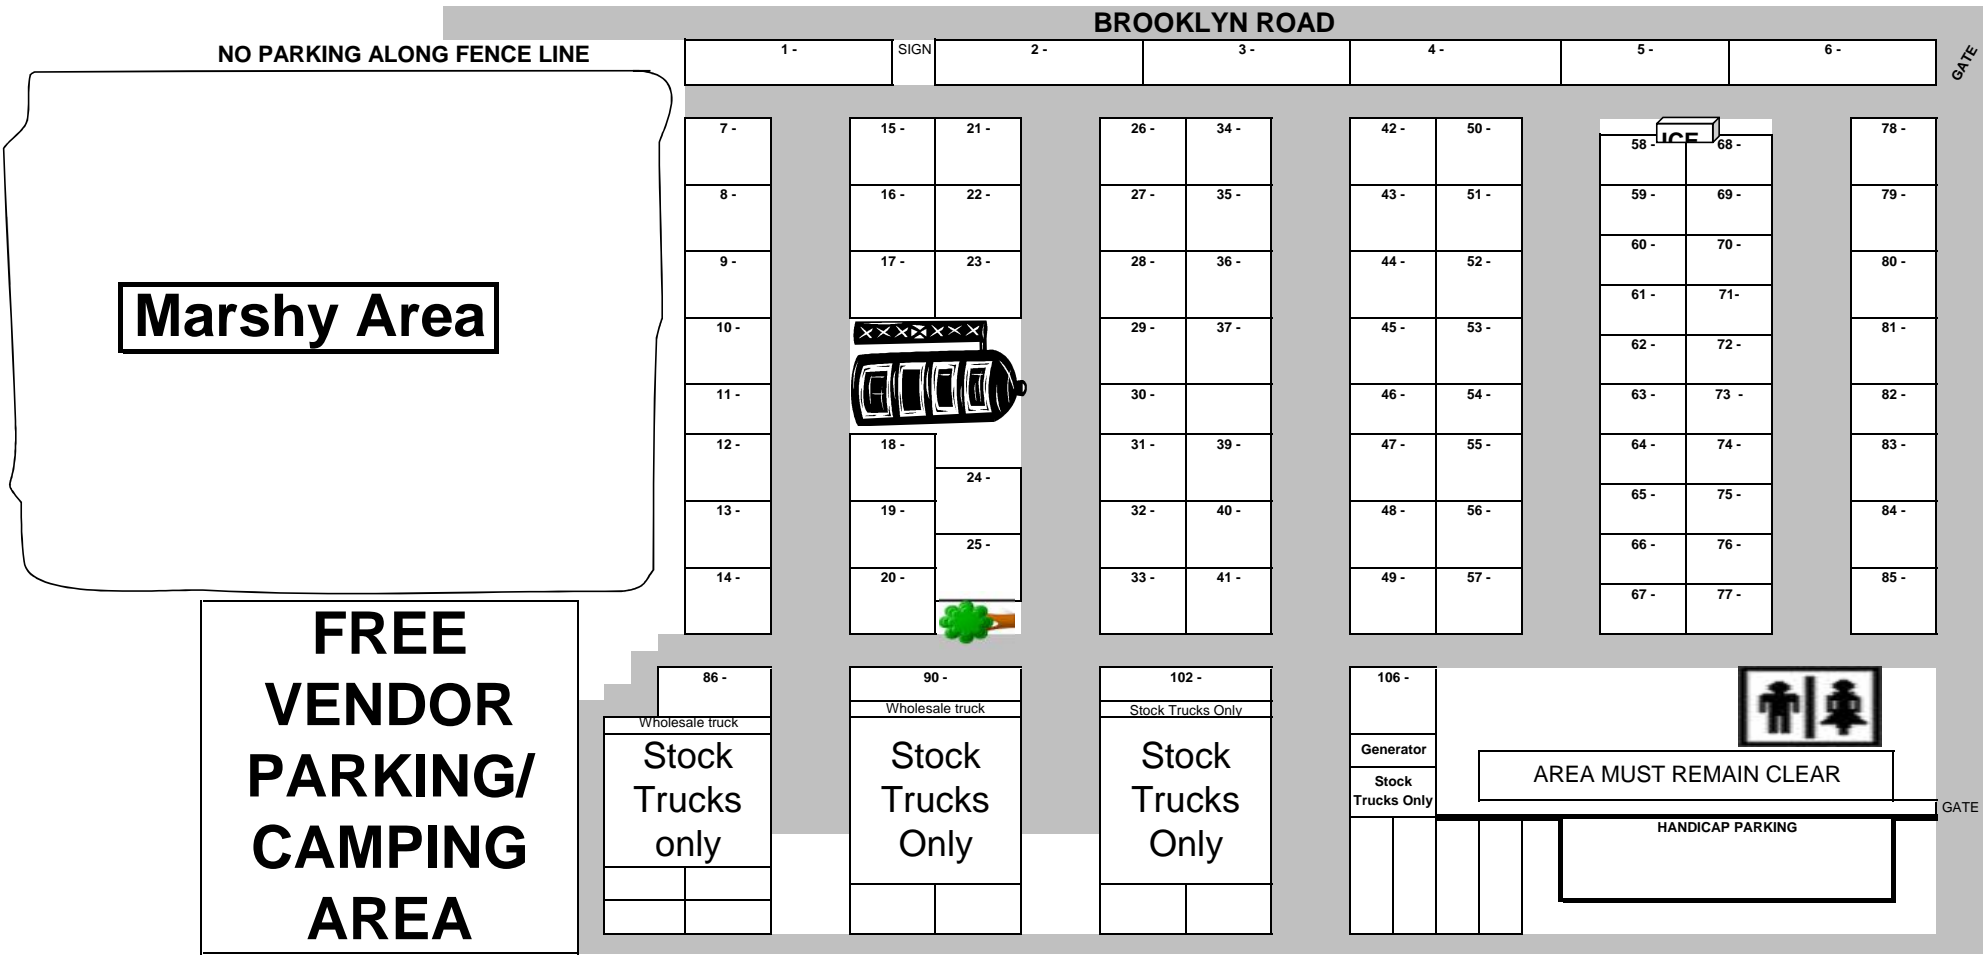

**Largest  
vending area  
outside of  
speedway!**

# MIS Fan Plaza

**Marshy Area**

**FREE  
VENDOR  
PARKING/  
CAMPING  
AREA**

**AREA MUST REMAIN CLEAR**

**HANDICAP PARKING**

86 -  
Wholesale truck  
**Stock  
Trucks  
only**

90 -  
Wholesale truck  
**Stock  
Trucks  
Only**

102 -  
Stock Trucks Only  
**Stock  
Trucks  
Only**

106 -  
Generator  
Stock  
Trucks Only

GATE

GATE